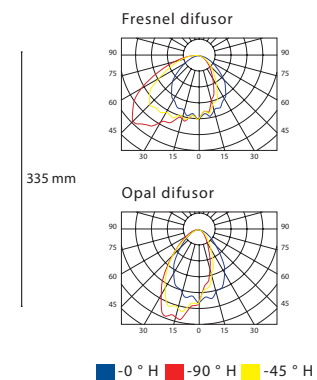

Lamp	72 x LED
------	----------

Photometrical data

Reflector	Special reflective material
Light Colour	RGBAWN, AWN, WN, W – 5 600 K, N – 3 200 K
Lifespan	75.000 hours

Operation conditions

Control data input	DMX 512, In/Out with XLR 5 pin
IP rating	IP20
Operation temperature	-30 ° C to +40 ° C
Cooling	Active 5 dB @ 1 m

Product data

Color	RAL 9005
Material	Aluminium
Weight	5,0 kg

TECHNICAL DRAWING

PHOTOMETRY

ORDER CODES

LL STAGE CYC 6C RGBAWN MO
 LL STAGE CYC 3C AWN MO
 LL STAGE CYC 2C WN MO
 LL STAGE CYC 1C W 5600K MO
 LL STAGE CYC 1C N 3200K MO