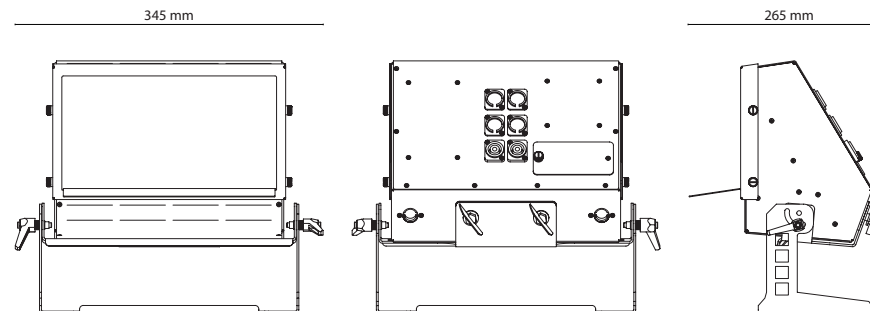

Lamp	72 x LED
------	----------

Photometrical data

Reflector	Special reflective material
Light Colour	RGBAWN, AWN, WN, W – 5 600 K, N – 3 200 K
Lifespan	75.000 hours

Operation conditions

Control data input	DMX 512, In/Out with XLR 5 pin
IP rating	IP20
Operation temperature	-30 ° C to +40 ° C
Cooling	Active 5 dB @ 1 m

Product data

Color	RAL 9005
Material	Aluminium
Weight	5,0 kg

TECHNICAL DRAWING

PHOTOMETRY

ORDER CODES

LL STAGE CYC 6C RGBAWN MO
 LL STAGE CYC 3C AWN MO
 LL STAGE CYC 2C WN MO
 LL STAGE CYC 1C W 5600K MO
 LL STAGE CYC 1C N 3200K MO