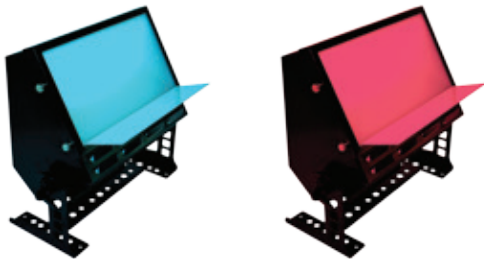

LL STAGE CYC

PRODUCT SHEET

Color mixing

Back stage and soft front lighting

LL STAGE CYC is a compact LED cyclorama / wall wash luminaire with uniform light distribution and dynamic color changing LED technology.

It is available in five basic light color variations.

It is specially designed for theater, television, studios back stage lighting or soft front lighting with high CRI (>95).

LL STAGE CYC is compatible with DMX 512.