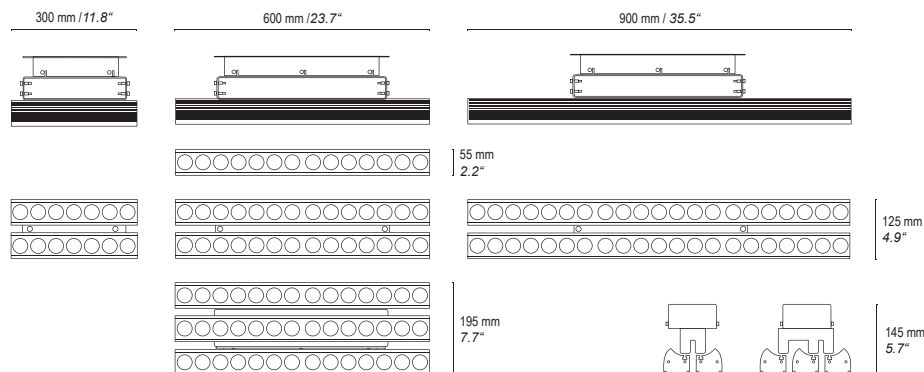

LL HIGH BAY

is a sophisticated high-power LED fixture dedicated for large area lighting. There are two basic driving systems at choice: worldwide power connection (P)* or worldwide power supply with DMX dimmable 0-100% driver (D). The fixture is supplied complete with driver and bracket for surface mounting.

* On request, only for 180W version we offer the 3 jump dimming (100%, 66% and 33%) possibility

Dimensions

Technical specification

Control data connection	DMX 512 In/Out cable 1m long
Lifetime	75.000 hours (70% lumen maintenance at $T_a = +25^\circ\text{C}$ (77°F))
Power connection	AC90-264V, 47-63Hz cable input 1m long
Ambient temp. (T_a)	Indoor: max. $+40^\circ\text{C}$ (104°F) optional $+50^\circ\text{C}$; Outdoor: -30°C (-22°F) ~ $+40^\circ\text{C}$ (104°F) optional $+50^\circ\text{C}$ (122°F)
Cooling	Conventional
Installation	Surface/ suspended mounting with bracket

Standard configurations

LL	HB	P160	-	NA	-	I20	-	14	-	60W	-	056	-	45K	-	C80
Type		Connection	Dimension		Product color	IP rating	LED number	Power input	Optic	Color temperature	CRI					
HB: High Bay	D: AC90-264V, 47-63Hz; DC127-370V; DMX; setup time 1200ms, cold start 70A/230VAC P: AC90-264V, 47-63Hz; DC127-370V; On/Off; setup time 1000ms, cold start 40A/230VAC * Optional: AC 305V	1: Modul number 60: Lenght 600mm 1x modul 600 2x modul 300, 600, 900 3x modul 600	NA: Natural anodized BA: aluminium Black anodized aluminium	I20: Indoor IP20 O56: Outdoor IP56 O65: Outdoor IP65	07: 7x LED 08: 8x LED 14: 14x LED 16: 16x LED 28: 28x LED 32: 32x LED 42: 42x LED 48: 48x LED	60W ... 180W	016: 16° 020: 20° 030: 30° 040: 40° 056: 56° E1445: Elliptical 14°x 45°	30K: 3000K 35K: 3500K 40K: 4000K 45K: 4500K 56K: 5600K	C80: CRI 80 C75: CRI 75 C90: CRI 90 option for 3000K							