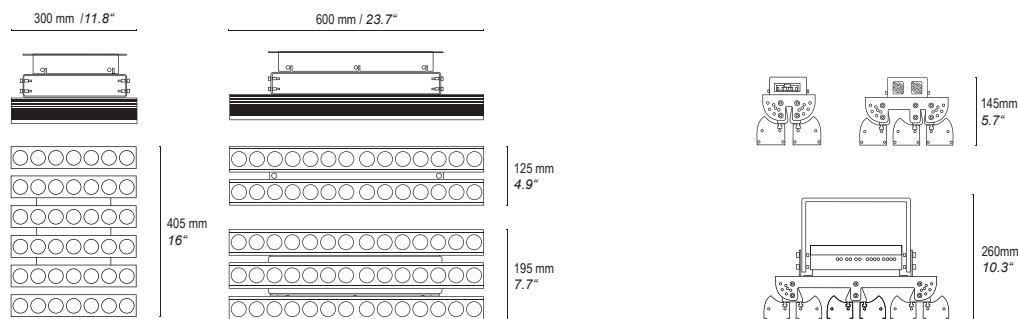

The fixture is supplied complete with driver and adjustable bracket for surface mounting.

*\* On request: only for 180W version - the 3 jump dimming (100%, 66% and 33%) possibility*

### Dimensions

### Technical specification

Control data connection	DMX 512 In/Out cable 1m long
Lifetime	75.000 hours (70% lumen maintenance at $T_a = +25^{\circ}\text{C}$ (77°F))
Power connection	AC90-264V, 47-63Hz cable input 1m long
Ambient temp. (Ta)	Indoor: max. +40°C (104°F) optional +50°C; Outdoor: -30°C (-22°F) ~ +40°C (104°F) optional +50°C (122°F)
Cooling	Conventional
Installation	Surface/ suspended mounting with bracket

### Standard configurations

LL	SPORT	P260	-	NA	-	I20	-	32	-	108W	-	028	-	56K	-	C75
	Type	Connection	Dimension		Product color	IP rating	LED number	Power input	Optic	Color temperature	CRI					
	SPORT	D: AC90-264V, 47-63Hz; DC127-370V; DMX; setup time 1200ms, cold start 70A/230VAC P: AC90-264V, 47-63Hz; DC127-370V; On/Off; setup time 1000ms, cold start 40A/230VAC  * Optional: AC 305V	1: Modul number 2x modul 3x modul 6x modul	30: Lenght 300mm 600 600 300	NA: Natural anodized aluminium BA: Black anodized aluminium	I20: Indoor IP20 O65: Outdoor IP65	32: 32x LED 42: 42x LED 48: 48x LED	108W ... 162W	016: 16° 020: 20° 030: 30° 040: 40° 056: 56° E1445: Elliptical 14°x 45°	45K: 4500K 56K: 5600K	C75: CRI 75  C80: CRI 80 option for 4500K					