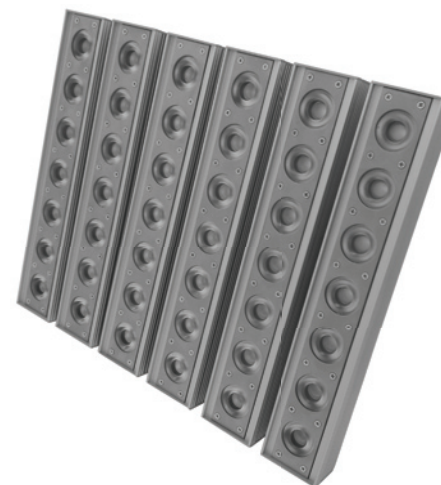

Applications

- Multifunctional sports halls
- Sport arenas
- Outdoor sport arenas, stadiums
- Swimming pools
- Tennis courts, squash courts
- Ice hockey stadiums ...

Basic range

LL SPORT switching driver On/Off	Weight	
LL SPORT P260-NA-I20-32-108W-028-56K-C75	4,80 kg	10,6lbs
LL SPORT P360-NA-I20-48-162W-028-56K-C75	6,80 kg	15lbs
LL SPORT P630-NA-I20-48-162W-028-56K-C75	6,80 kg	15lbs

LL SPORT dimming driver DMX	Weight	
LL SPORT D260-NA-I20-32-108W-028-56K-C75	4,80 kg	10,6lbs
LL SPORT D360-NA-I20-48-162W-028-56K-C75	6,80 kg	15lbs
LL SPORT D630-NA-I20-48-162W-028-56K-C75	6,80 kg	15lbs