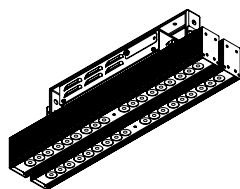

LL HLBS O365-54-180W

PRODUCT SHEET

Product variants

LL HLBS O165-18-60W
LL HLBS M165-18-25W
LL HLBS M165-18-40W
LL HLBS M165-18-60W

LL HLBS O265-36-120W
LL HLBS M265-36-80W
LL HLBS M265-36-120W

LL HLBS R465-72-240W

LED

5
years
Warranty

DALI

IP67
Outdoor

IP20
Indoor

TECHNICAL SPECIFICATION

Electrical data	
Input voltage	220–240 V AC, 50–60 Hz
Power	180 W
Max. inrush current	53 A, 200 µs, 230 V AC
Driver	Included
Light source	
Light source	54 x LED
Exchangeable	no
Photometrical data	
Optic	Standard: 58 ° Optional: 13 °, 18 °, 30 °, 38 °, 110 ° EL 12 x 46 °
CCT	Standard: 4.000 K Optional: 3.000 K, 5.600 K
CRI	Standard: 80 Optional: 75, 90
Light technical data	
Lifespan	75.000 hours
Operation conditions	
Control	Standard: On / Off Optional: DALI
IP rating	Standard: IP20 Optional: IP67
Operation temperature	Standard: -30 ° C to +40 ° C Optional: +50 ° C
Cooling	Conventional
Product data	
Color	Standard: Natural Optional: Black or RAL
Material	Anodized aluminium
Preliminary info	
Dimension (box)	680 mm x 210 mm x 200 mm
Weight	16,40 kg