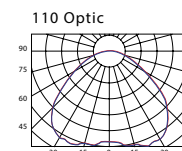

PHOTOMETRY