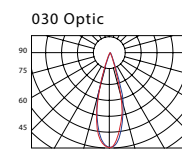

PHOTOMETRY