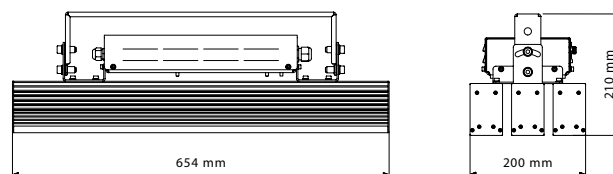

TECHNICAL SPECIFICATION

Electrical data	
Input voltage	220–240 V AC, 50–60 Hz
Power	180 W
Max. inrush current	53 A, 200 µs, 230 V AC
Driver	Included
Light source	
Light source	54 x LED
Exchangeable	no
Photometrical data	
Optic	Standard: 58 ° Optional: 13 °, 18 °, 30 °, 38 °, 110 ° EL 12 x 46 °
CCT	Standard: 4.000 K Optional: 3.000 K, 5.600 K
CRI	Standard: 80 Optional: 75, 90
Light technical data	
Lifespan	75.000 hours
Operation conditions	
Control	Standard: On / Off Optional: DALI
IP rating	Standard: IP20 Optional: IP67
Operation temperature	Standard: -30 ° C to +40 ° C Optional: +50 ° C
Cooling	Conventional
Product data	
Color	Standard: Natural Optional: Black or RAL
Material	Anodized aluminium
Preliminary info	
Dimension (box)	680 mm x 210 mm x 200 mm
Weight	16,40 kg

TECHNICAL DRAWING

OPTIONAL ELECTRONIC MODULE

LL ECO DALI DRIVER: additional electronic module for DALI control of the luminaire

ORDER CODES

LL HLBS O365-54-180W-015-40K-C80-I20-NA
LL HLBS O365-54-180W-020-40K-C80-I20-NA
LL HLBS O365-54-180W-030-40K-C80-I20-NA
LL HLBS O365-54-180W-040-40K-C80-I20-NA

LL HLBS O365-54-180W-060-40K-C80-I20-NA
LL HLBS O365-54-180W-110-40K-C80-I20-NA
LL HLBS O365-54-180W-EL1445-40K-C80-I20-NA