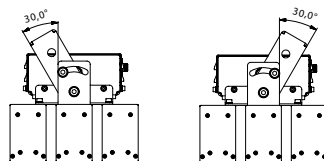

TECHNICAL SPECIFICATION

Electrical data	
Input voltage	220–240 V AC, 50–60 Hz
Power	180 W
Max. inrush current	53 A, 200 µs, 230 V AC
Driver	Included
Light source	
Light source	54 x LED
Exchangeable	no
Photometrical data	
Optic	Standard: 58 ° Optional: 13 °, 18 °, 30 °, 38 °, 110 ° EL 12 x 46 °
CCT	Standard: 4.000 K Optional: 3.000 K, 5.600 K
CRI	Standard: 80 Optional: 75, 90
Light technical data	
Lifespan	75.000 hours
Operation conditions	
Control	Standard: On / Off Optional: DALI
IP rating	Standard: IP20 Optional: IP67
Operation temperature	Standard: -30 ° C to +40 ° C Optional: +50 ° C
Cooling	Conventional
Product data	
Color	Standard: Natural Optional: Black or RAL
Material	Anodized aluminium
Preliminary info	
Dimension (box)	680 mm x 210 mm x 200 mm
Weight	16,40 kg

TECHNICAL DRAWING

OPTIONAL ELECTRONIC MODULE

LL ECO DALI DRIVER: additional electronic module for DALI control of the luminaire

ORDER CODES

LL HLBS O365-54-180W-015-40K-C80-I20-NA
LL HLBS O365-54-180W-020-40K-C80-I20-NA
LL HLBS O365-54-180W-030-40K-C80-I20-NA
LL HLBS O365-54-180W-040-40K-C80-I20-NA

LL HLBS O365-54-180W-060-40K-C80-I20-NA
LL HLBS O365-54-180W-110-40K-C80-I20-NA
LL HLBS O365-54-180W-EL1445-40K-C80-I20-NA

MOUNTING

PHOTOMETRY

■ -0 ° H ■ -90 ° H