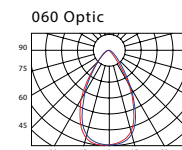

PHOTOMETRY