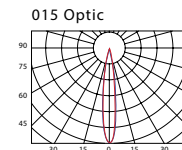

PHOTOMETRY