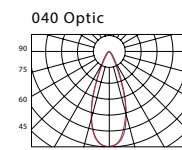

PHOTOMETRY