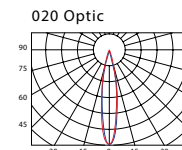

PHOTOMETRY