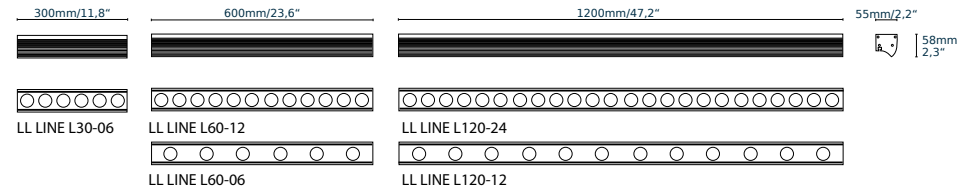

Product data

Color	Standard: SI - RAL9006
Material	Aluminium
Weight	LL LINE L60: 1,50 kg
	LL LINE L120: 2,00 kg

TECHNICAL DRAWING

ORDER CODES

LL LINE L30-06-9W-015-*.SC-I43-SI	LL LINE L120-12-17W-015-*.SC-I43-SI
LL LINE L60-06-9W-015-*.SC-I43-SI	LL LINE L120-24-34W-015-*.SC-I43-SI
LL LINE L60-12-17W-015-*.SC-I43-SI	
LL LINE L30-06-9W-015-*.SC-O65-SI	
LL LINE L60-06-9W-015-*.SC-O65-SI	
LL LINE L60-12-17W-015-*.SC-O65-SI	

The standard delivery with:

LL LINE L60/120-BRACKET-ADJ

LL LINE L60/120-BRACKET-FIX

195,5mm/7,7"

max. 275,5mm/10,9"

270,50mm/10,7"

max. 350,50mm/13,8"

LL LINE L60/120-BRACKET-SINGLE