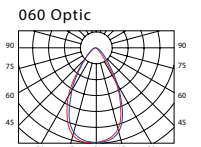

Product data

Color	Standard: SI - RAL9006
Material	Aluminium
Weight	LL LINE L60: 1,50 kg
	LL LINE L120: 2,00 kg

TECHNICAL DRAWING

ORDER CODES

LL LINE L30-06-9W-015-*.SC-I43-SI	LL LINE L120-12-17W-015-*.SC-I43-SI
LL LINE L60-06-9W-015-*.SC-I43-SI	LL LINE L120-24-34W-015-*.SC-I43-SI
LL LINE L60-12-17W-015-*.SC-I43-SI	
LL LINE L30-06-9W-015-*.SC-O65-SI	
LL LINE L60-06-9W-015-*.SC-O65-SI	
LL LINE L60-12-17W-015-*.SC-O65-SI	

The standard delivery with:

LL LINE L60/120-BRACKET-ADJ

LL LINE L60/120-BRACKET-FIX

195,5mm/7,7"

max. 275,5mm/10,9"

270,50mm/10,7"

max. 350,50mm/13,8"

LL LINE L60/120-BRACKET-SINGLE

LL LINE L60/120-BRACKET-DUAL

PHOTOMETRY

■ -0 ° H ■ -90 ° H