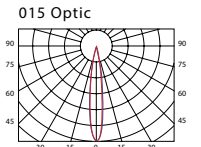

Product data

Color	Standard: SI - RAL9006
Material	Aluminium
Weight	LL LINE L60: 1,50 kg
	LL LINE L120: 2,00 kg

TECHNICAL DRAWING

ORDER CODES

LL LINE L30-06-9W-015-*.SC-I43-SI	LL LINE L120-12-17W-015-*.SC-I43-SI
LL LINE L60-06-9W-015-*.SC-I43-SI	LL LINE L120-24-34W-015-*.SC-I43-SI
LL LINE L60-12-17W-015-*.SC-I43-SI	
LL LINE L30-06-9W-015-*.SC-O65-SI	
LL LINE L60-06-9W-015-*.SC-O65-SI	
LL LINE L60-12-17W-015-*.SC-O65-SI	

The standard delivery with:

LL LINE L60/120-BRACKET-ADJ

LL LINE L60/120-BRACKET-FIX

195,5mm/7,7"

max. 275,5mm/10,9"

270,50mm/10,7"

max. 350,50mm/13,8"

LL LINE L60/120-BRACKET-SINGLE

LL LINE L60/120-BRACKET-DUAL

PHOTOMETRY

■ -0 ° H ■ -90 ° H