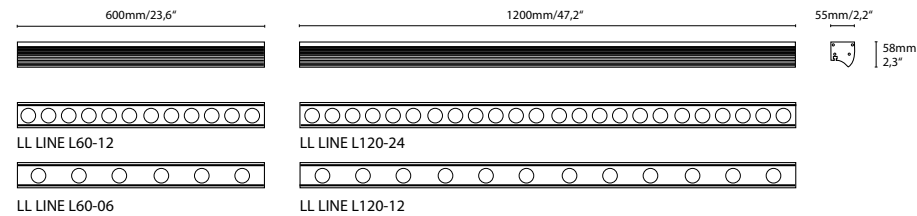

TECHNICAL SPECIFICATION

Electrical data

Input voltage	PWM 24 V or DC 24 V
Power	06 x LED / 25 W, I _c : 4 x 0,35 A
	12 x LED / 63 W, I _c : 4 x 0,70 A
	24 x LED / 125 W, I _c : 4 x 1,40 A

Light source

Light source	06 / 12 / 24 x LED
Exchangeable	no

Photometrical data

Optic	Standard: 30 °
	Optional: 15 °, 40 °, 60 °, EL 20 ° x 40 °
Light Colour	OneChip RGBW

Light technical data

Lifespan	50.000 hours
----------	--------------

Operation conditions

Operation	LL DRIVER 24 V DC
Control data input	4 channels 24V dimming
IP rating	Standard: IP43
	Optional: IP65 only for LL LINE L60
Operation temperature	-30 ° C to +40 ° C
Cooling	Conventional

Product data

Color	Standard: SI - RAL9006
Material	Aluminium
Weight	LL LINE L60: 1,50 kg
	LL LINE L120: 2,00 kg

TECHNICAL DRAWING

ORDER CODES

LL LINE L60-06-25W-030-RGBW-OC-I43-SI
 LL LINE L60-12-63W-030-RGBW-OC-I43-SI
 LL LINE L60-06-25W-030-RGBW-OC-O65-SI
 LL LINE L60-12-63W-030-RGBW-OC-O65-SI