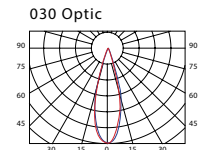

Photometrical data

Optic	Standard: 30 °
	Optional: 15 °, 40 °, 60 °, EL 20 ° x 40 °
Light Colour	OneChip RGBW

Light technical data

Lifespan	50.000 hours
----------	--------------

Operation conditions

Operation	LL DRIVER 24 V DC
Control data input	4 channels 24V dimming
IP rating	Standard: IP43
	Optional: IP65 only for LL LINE L60
Operation temperature	-30 ° C to +40 ° C
Cooling	Conventional

LL LINE L60/120-BRACKET-ADJ

LL LINE L60/120-BRACKET-FIX

LL LINE L60/120-BRACKET-SINGLE

LL LINE L60/120-BRACKET-DUAL

PHOTOMETRY

■ -0 ° H ■ -90 ° H