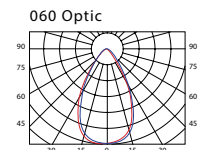

Product data

Color	Standard: SI - RAL9006
Material	Aluminium
Weight	LL LINE L60: 1,50 kg
	LL LINE L120: 2,00 kg

TECHNICAL DRAWING

ORDER CODES

LL LINE L60-06-25W-030-RGBW-OC-I43-SI
 LL LINE L60-12-63W-030-RGBW-OC-I43-SI
 LL LINE L60-06-25W-030-RGBW-OC-O65-SI
 LL LINE L60-12-63W-030-RGBW-OC-O65-SI

LL LINE L60/120-BRACKET-ADJ

LL LINE L60/120-BRACKET-FIX

LL LINE L60/120-BRACKET-SINGLE

LL LINE L60/120-BRACKET-DUAL

PHOTOMETRY

■ -0 ° H ■ -90 ° H