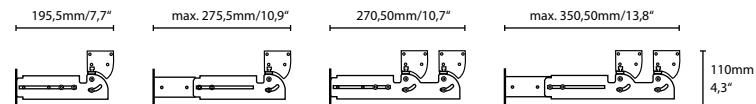

Photometrical data

Optic	Standard: 30 °
	Optional: 15 °, 40 °, 60 °, EL 20 ° x 40 °
Light Colour	OneChip RGBW

Light technical data

Lifespan	50.000 hours
----------	--------------

Operation conditions

Operation	LL DRIVER 24 V DC
Control data input	4 channels 24V dimming
IP rating	Standard: IP43
	Optional: IP65 only for LL LINE L60
Operation temperature	-30 ° C to +40 ° C
Cooling	Conventional

Product data

Color	Standard: SI - RAL9006
Material	Aluminium
Weight	LL LINE L60: 1,50 kg
	LL LINE L120: 2,00 kg

TECHNICAL DRAWING

ORDER CODES

LL LINE L60-06-25W-030-RGBW-OC-I43-SI
 LL LINE L60-12-63W-030-RGBW-OC-I43-SI
 LL LINE L60-06-25W-030-RGBW-OC-O65-SI
 LL LINE L60-12-63W-030-RGBW-OC-O65-SI

LL LINE L120-12-63W-030-RGBW-OC-I43-SI
 LL LINE L120-24-125W-030-RGBW-OC-I43-SI

ACCESSORIES

LL LINE L60/120-BRACKET-SINGLE
 LL LINE L60/120-BRACKET-DUAL
 LL LINE L60/120-BRACKET-FIX

MOUNTING

The standard delivery with:

LL LINE L60/120-BRACKET-ADJ

LL LINE L60/120-BRACKET-FIX

LL LINE L60/120-BRACKET-SINGLE

LL LINE L60/120-BRACKET-DUAL

PHOTOMETRY

■ -0 ° H ■ -90 ° H