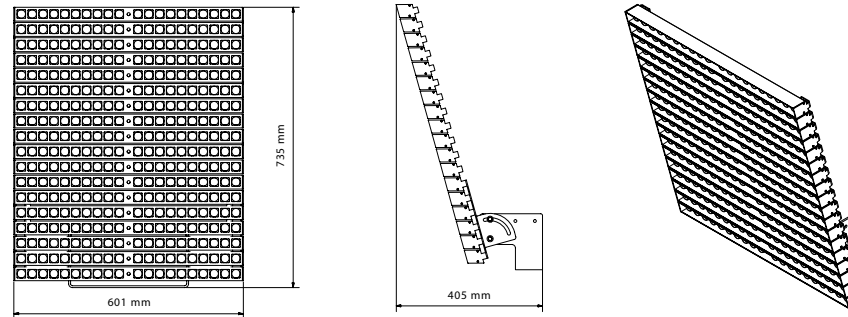

TECHNICAL SPECIFICATION

Electrical data	
Input voltage	90–305 V AC
Power	750 W
Max. inrush current	75 A, 240 V AC, 15 ms
Driver	Separate driver box
Light source	
Light source	360 x LED
Photometrical data	
Optic	10 ° 25 ° 45 ° EL
Beam angle	10 ° 25 ° 45 ° 15 x 46 °
Field angle	19 ° 49 ° 85 ° 38 x 72 °
CCT	
CCT	5.600 K or 3.200 K +/-200 K
CRI	
CRI	Min. 90
Light technical data	
Lifespan	L70B20 100.000 hours
Efficiency	Min. 100 lm/W
Operation conditions	
Control	Standard: On/Off Optional: DMX, Wireless DMX, Wireless IQRF
IP rating	
IP rating	Outdoor: IP67 Indoor: IP43
Operation temperature	
Operation temperature	-30 °C to +45 °C Optional: +55 °C
Cooling	
Cooling	Conventional
Product data	
Color	Black
Material	Anodized aluminium
Packing information (preliminary info)	
Dimension of package	650 x 900 x 150 mm without driver
Weight	30 kg
Warranty	
Warranty	10 years / 50.000 hours

TECHNICAL DRAWING