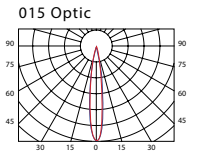

PHOTOMETRY