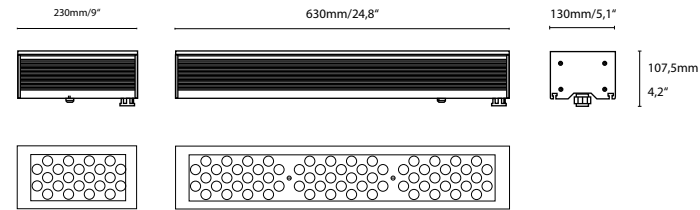

Light source

Light source	22 / 66 x LED
Exchangeable	no

Photometrical data

Optic	Standard: 15 ° Optional: 30 °, 40 °, 60 °, EL 20 ° x 40 °, ASY
Light Colour	Single Chip RGBAW (R – Red, G – Green, B – Blue, A – Amber W – White)

Light technical data

Lifespan	50.000 hours
----------	--------------

Operation conditions

Control	DMX 512
IP rating	Standard: IP65
Operation temperature	-30 ° C to +40 ° C
Cooling	Conventional

Product data

Color	Standard: SI - RAL9006
Material	Aluminium
Weight	LL WASH D23: 3,00 kg
	LL WASH D63: 5,50 kg

TECHNICAL DRAWING

ORDER CODES

LL WASH D23-22-34W-015-RGBAW-SC-O65-SI
LL WASH D63-66-102W-015-RGBAW-SC-O65-SI