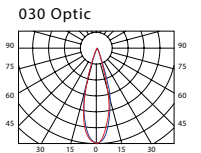

PHOTOMETRY