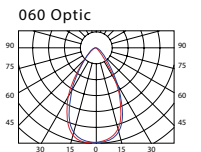

PHOTOMETRY