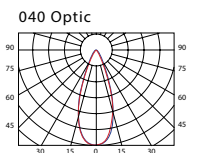

PHOTOMETRY