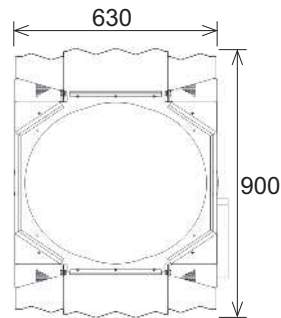

LL ARENA BARNDOOR 1kW/2kW

Dimensions in mm:

LL ARENA BARNDOOR

1kW:

2kW:

LL ARENA DRIVER

Technical specification:

LL ARENA BARNDOOR

Control data connection:	2m cable with 5pin connectors
Power connection:	Only by LL ARENA DRIVER
Net weight:	1kW: 5,7kg / 2kW: 6,7kg
Dimensions LxWxH:	1kW: 800mm x 530mm x 61mm (close) 2kW: 900mm x 630mm x 61mm (close)
IP:	IP20, IP43 option
Ambient temp. (Ta):	0°C ~ +40°C for IP 20 -20°C ~ +40°C for IP43 version
Cooling:	Active cooling by low noise fan
Materials and finish:	Steel / Aluminium combination

LL ARENA DRIVER

Power connection:	100-260V AC, 50-60Hz
Power output:	2 pcs for DC 24V motor drive
Data connection:	DMX512 by XLR In/Out for IP20 DMX512 by Cable In/Out for IP65
Net weight:	0,5kg
Dimensions LxWxH:	260mm x 153mm x 77mm
Ambient temp.(Ta):	0°C ~ +40°C for IP 20 -20°C ~ +40°C for IP65 version
Installation:	Surface mounting

Order data:

IP20, IP43

Order code	Product name
LL41 700	LL ARENA BARNDOOR 1kW
LL41 750	LL ARENA BARNDOOR 2kW
LL41 800	LL ARENA DRIVER 230V, IP20/IP65 (on request)
LL41 830	LL ARENA DRIVER 24V, IP20/IP65 (on request)
LL41 850	ADAPTER for fixing of barndoor on luminaire

LEADER LIGHT s.r.o.
M. Gorkeho 33
05201 Spisska Nova Ves
SLOVAK REPUBLIC
Tel.: +421 (0)2 44457511
Tel.: +421 (0)2 44457514
Fax: +421 (0)2 44457525
sales@leaderlight.sk
www.leaderlight.eu