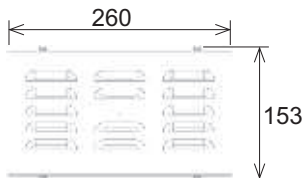

LL ARENA DRIVER

Technical specification:

LL ARENA BARNDOOR

Control data connection:	2m cable with 5pin connectors
Power connection:	Only by LL ARENA DRIVER
Net weight:	1kW: 5,7kg / 2kW: 6,7kg
Dimensions LxWxH:	1kW: 800mm x 530mm x 61mm (close) 2kW: 900mm x 630mm x 61mm (close)
IP:	IP20, IP43 option
Ambient temp. (Ta):	0°C ~ +40°C for IP 20 -20°C ~ +40°C for IP43 version
Cooling:	Active cooling by low noise fan
Materials and finish:	Steel / Aluminium combination

LL ARENA DRIVER

Power connection:	100-260V AC, 50-60Hz
Power output:	2 pcs for DC 24V motor drive
Data connection:	DMX512 by XLR In/Out for IP20 DMX512 by Cable In/Out for IP65
Net weight:	0,5kg
Dimensions LxWxH:	260mm x 153mm x 77mm
Ambient temp.(Ta):	0°C ~ +40°C for IP 20 -20°C ~ +40°C for IP65 version
Installation:	Surface mounting