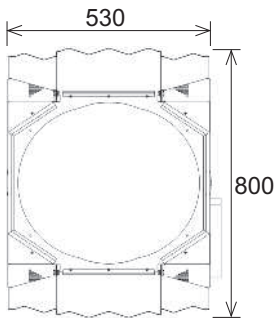

LL ARENA BARNDOOR 1kW/2kW

Dimensions in mm:

LL ARENA BARNDOOR

1kW: