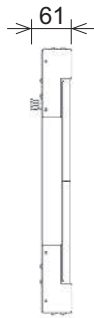

LL ARENA BARNDOOR 1kW/2kW

Dimensions in mm:

LL ARENA BARNDOOR

1kW:

2kW:

LL ARENA DRIVER

Technical specification:

LL ARENA BARNDOOR

Control data connection:	2m cable with 5pin connectors
Power connection:	Only by LL ARENA DRIVER
Net weight:	1kW: 5,7kg / 2kW: 6,7kg
Dimensions LxWxH:	1kW: 800mm x 530mm x 61mm (close) 2kW: 900mm x 630mm x 61mm (close)
IP:	IP20, IP43 option
Ambient temp. (Ta):	0°C ~ +40°C for IP 20 -20°C ~ +40°C for IP43 version
Cooling:	Active cooling by low noise fan
Materials and finish:	Steel / Aluminium combination

LL ARENA DRIVER

Power connection:	100-260V AC, 50-60Hz
Power output:	2 pcs for DC 24V motor drive
Data connection:	DMX512 by XLR In/Out for IP20 DMX512 by Cable In/Out for IP65
Net weight:	0,5kg
Dimensions LxWxH:	260mm x 153mm x 77mm
Ambient temp.(Ta):	0°C ~ +40°C for IP 20 -20°C ~ +40°C for IP65 version
Installation:	Surface mounting

Order data:

IP20, IP43

Order code	Product name
LL41 700	LL ARENA BARNDOOR 1kW
LL41 750	LL ARENA BARNDOOR 2kW
LL41 800	LL ARENA DRIVER 230V, IP20/IP65 (on request)
LL41 830	LL ARENA DRIVER 24V, IP20/IP65 (on request)
LL41 850	ADAPTER for fixing of barndoor on luminaire

LEADER LIGHT s.r.o.
M. Gorkeho 33
05201 Spisska Nova Ves
SLOVAK REPUBLIC
Tel.: +421 (0)2 44457511
Tel.: +421 (0)2 44457514
Fax: +421 (0)2 44457525
sales@leaderlight.sk
www.leaderlight.eu