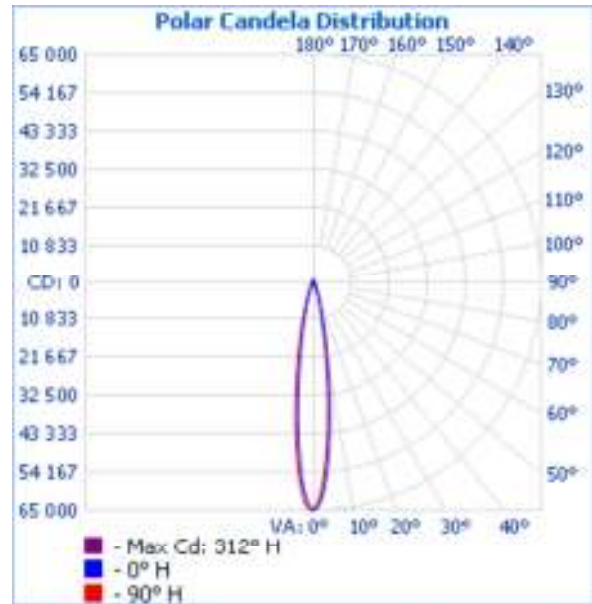

Lamp Cat: CRI 80

Lamp Output: 25 lamps, rated Lumens/lamp: 7500

Max Candela: 64 812,2 at Horizontal: 312°, Vertical: 1°

Input Wattage: 75

Luminous Opening: Rectangle w/Luminous Sides (L: 0,21M, W: 0,21M, H: 0,29M)

Test: 1

Test Date: 02-Jul-2012 11:32:31

Test Lab: Radiant Imaging ProSource

Color Constant: 3000K

Photometry : Type C

CIE Class: Direct

Cutoff Class: Full Cutoff

Flood Summary

	Efficiency	Lumens	Horizontal Spread	Vertical Spread
Field (10%):	80,3%	6 023,7	33,7	33,6
Beam (50%):	37,1%	2 779,1	16,2	15,9
Total:	99,6%	7 467,4		

Distance	Center Beam LUX	Beam Width
1.5M	28 775,61 LUX	0,4M 0,4M
3.0M	7 193,90 LUX	0,8M 0,9M
4.5M	3 197,29 LUX	1,3M 1,3M
6.0M	1 798,48 LUX	1,7M 1,7M
7,5M	1 151,02 LUX	2,1M 2,1M
9.0M	799,32 LUX	2,5M 2,6M