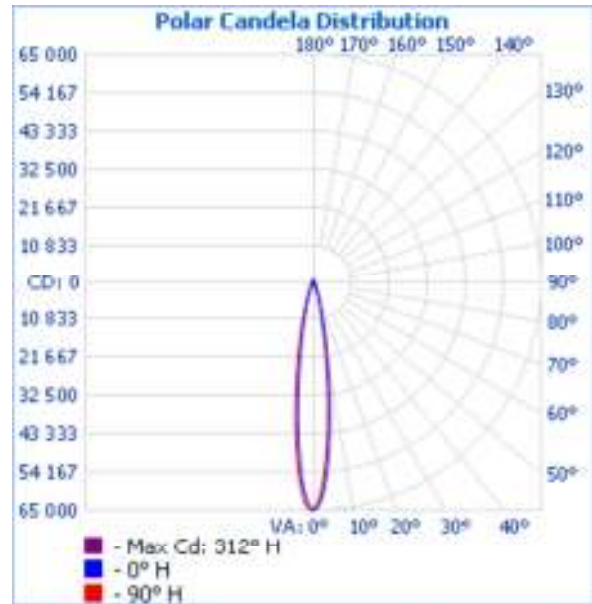

Lamp Cat: CRI 80

Lamp Output: 25 lamps, rated Lumens/lamp: 7500

Max Candela: 64 812,2 at Horizontal: 312°, Vertical: 1°

Input Wattage: 75

Luminous Opening: Rectangle w/Luminous Sides (L: 8,27", W: 8,27", H: 11,42")

Test: 1

Test Date: 02-Jul-2012 11:32:31

Test Lab: Radiant Imaging ProSource

Color Constant: 3000K

Photometry : Type C

CIE Class: Direct

Cutoff Class: Full Cutoff

Flood Summary

	Efficiency	Lumens	Horizontal Spread	Vertical Spread
Field (10%):	80,3%	6 023,7	33,7	33,6
Beam (50%):	37,1%	2 779,1	16,2	15,9
Total:	99,6%	7 467,4		

Luminaire Report Summary

IESNA:LM-63-2002
 [TEST] 1
 [TESTDATE] 02-Jul-2012 11:32:31
 [TESTLAB] Radiant Imaging ProSource
 [ISSUEDATE] 7/2/2012 1:23:58 PM
 [MANUFAC] Leader Light s.r.o.
 [LUMINAIRE] LL_HBDW_D21_25_75W_016_30K_C80
 [LAMPCAT] CRI 80
 [LAMP] 25 XML 3000K
 [COLORCONSTANT] 3000K
 [_NUMBEROFRAYS]10000000
 [WEBLINK] www.leaderlight.sk
 FILE: CANDELA MULTIPLIER: 9,1
 FILE: VERTICAL ANGLES: 91, HORIZONTAL ANGLES: 361
 FILE: COORDINATE SYSTEM: TYPE C
 FILE: UNIT OF MEASURE: METRIC
 FILE: BALLAST FACTOR: 1